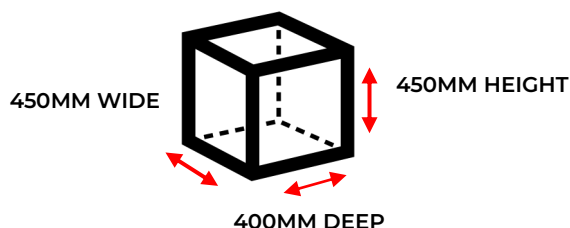

ENTRY TERMS AND CONDITIONS

Wellington Phoenix FC may take your photo or include you in a video.

You grant us full rights to use the images resulting from the photography and videography, and any reproductions/adaptations of the images for fundraising, publicity or other purposes. If you do not wish to be photographed, please inform Red Badge Security.

For your comfort and everyone else's enjoyment, please dress appropriately.

Clothing must be decent, no visible gang patches, no bare feet, and while you can wear hooded jerseys, hoods should not be worn over your head.

Wellington Phoenix FC and Red Badge Security retain the right to inspect all items brought into the venue including chilly bins, baskets and bags. If you refuse a bag search you may not be allowed into the venue. We have final authority over items allowed into the venue.

A liquor-ban will be enforced at Porirua Park and its surrounding areas while the event is on. Intoxicated personnel will be prohibited from entering the venue.

Porirua Park is a **smoke** and **vape-free** environment.

PERMITTED ITEMS

- Homemade food
- Plastic cutlery/plates
- Un-opened non-alcoholic beverages
- Prams, stroller, and push chairs
- Picnic chairs (only in the embankment)
- Umbrellas (only in the embankment)
- Chilly bins or picnic baskets (max size across)
- Guide dogs

PROHIBITED ITEMS

- Alcohol and illicit drugs
- Skateboards, scooters, bicycles or roller blades
- Laser pointers, fireworks, flares, naked flames or disposable BBQ's
- Recording devices for commercial purposes
- Glass bottles, cans, and metal cutlery
- Commercial foods
- Dogs or other pets
- Any item that may compromise or otherwise impact on the safety, comfort, and enjoyment of other patrons or affect the security of the venue

Prohibited items cannot be brought into the park and will be confiscated.

We reserve the right to refuse entry to any person, and to remove from the premises, any person who violates any of the conditions listed above. No ticket refunds will be provided in case of violation of these conditions.